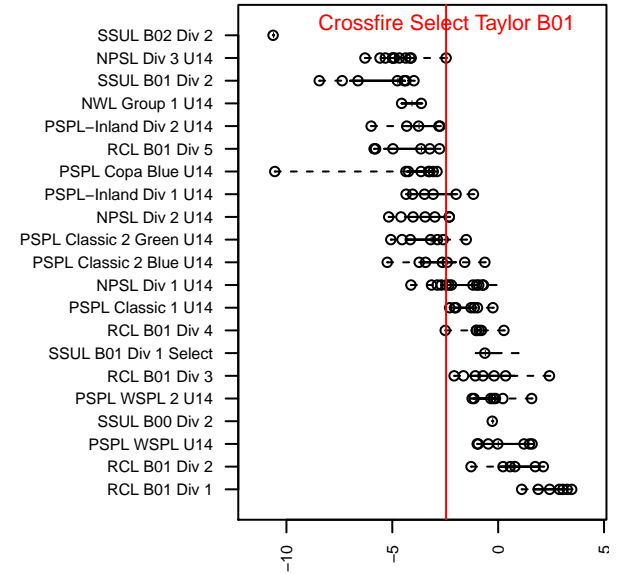

Crossfire Select Taylor B01

Crossfire Select SC
 Redmond, WA
 B01 total strength=1004
 attack=3.16 defense=1.3
 fall league = NPSL Div 1 U14
 spr league = Spr NPSL Div 1 U14

alt names used:
 50 Crossfire Select B01 Taylor
 Crossfire Select B01 Taylor
 Crossfire Select B01-Taylor
 Crossfire Select Taylor
 Crossfire Select B01 Taylor
 Crossfire Select B01 Taylor

Venues played:
 2015 Baker Blast COPA U14
 2015 Crossfire Select BU14 Gold
 2015 Labor Day Cup BU14 Silver
 2015 NPSL Division 1 U14
 2015 Founders Cup B01
 2015 Spr NPSL Division 1 U14

Crossfire Select Taylor B01
 Dots are actual minus expected GF (blue circles) and GA (red triangles).
 Blue line is smoothed change in attack strength. Red is smoothed change in defense strength.

**attack and defense variance (black dot)
relative to other teams
and top 10 in region**

**attack and defense rating
relative to others at age
and all opponents in last 13 months**

Performance relative to 13 month average